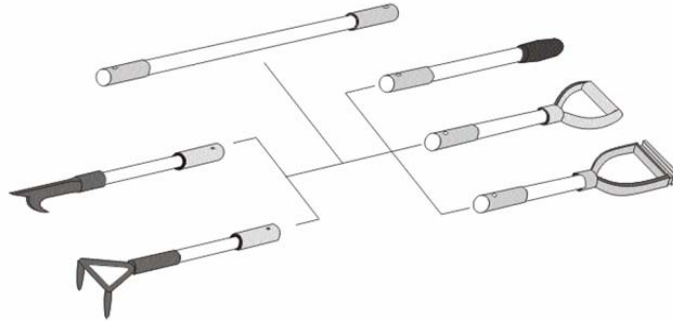

Nastavovací skládací nářadí NUPLA

Skládací univerzální souprava - různé nástroje (háky, kopáče, lopaty..) + prodlužovací tyče